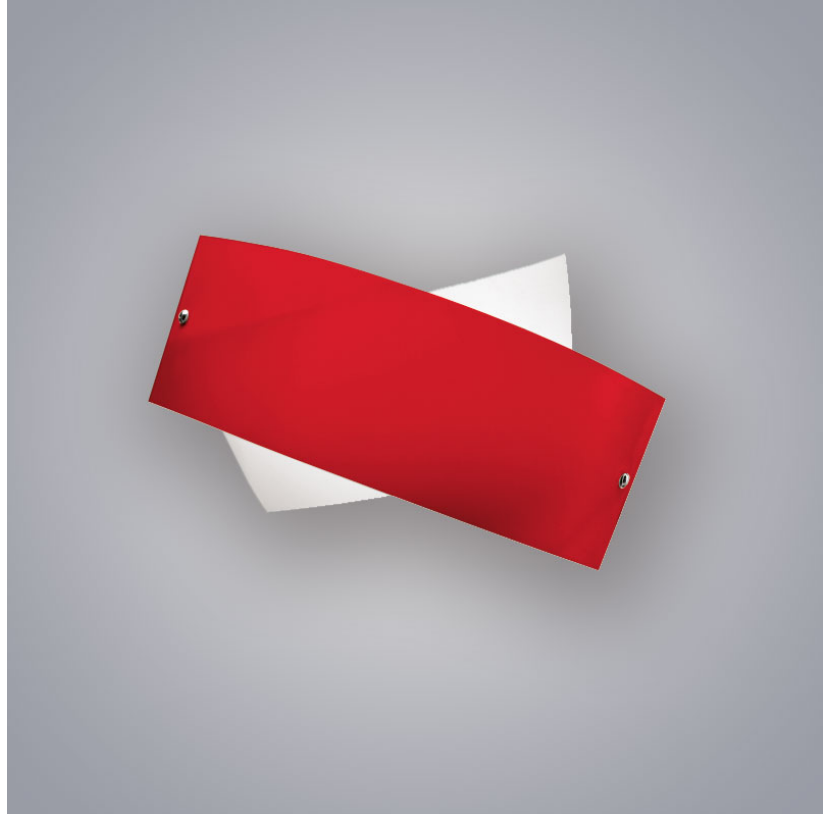

D83095

PROJECT
TYPE
NOTES
QUANTITY
DATE

GENERAL

Series: Tourbillon
 Brand: Panzeri
 Division: Design
 Mounting Type: Surface
 Mounting Location: Wall
 Subcategory: Ambient

PHYSICAL

Shape: Abstract
 Length (mm): 270
 Length (in): 10 ⁵/₈
 Height (mm): 180
 Height (in): 7 ¹/₁₆
 Extension (mm): 80
 Extension (in): 3 ¹/₈
 Light Distribution: Omnidirectional
 Weight (kg): 1.23
 Weight (lbs): 2.7
 Diffuser: White & Red Blown Glass
 Fixture Finish: NIC
 Fixture Material: Glass / Aluminum

ELECTRICAL

Number of Lamps: 1
 Lamp Type: LED Retrofit
 Lamp Shape: T3
 Bulb Included: Bulb Not Included
 Total Output Wattage (W): 15
 Max. Wattage Per Lamp (W): 15
 Lamp Base: RSC
 Input Voltage (V): 120

LED

OPTICAL

RATINGS AND CERTIFICATIONS

Certified By: CSA Certified to UL and CSA Standards
 IP rating: IP20

D83105

PROJECT	
TYPE	
NOTES	
QUANTITY	
DATE	

GENERAL

Series: Tourbillon
 Brand: Panzeri
 Division: Design
 Mounting Type: Surface
 Mounting Location: Wall
 Subcategory: Ambient

PHYSICAL

Shape: Abstract
 Length (mm): 270
 Length (in): 10 ⁵/₈
 Height (mm): 180
 Height (in): 7 ¹/₁₆
 Extension (mm): 80
 Extension (in): 3 ¹/₈
 Light Distribution: Omnidirectional
 Weight (kg): 1.8
 Weight (lbs): 4
 Diffuser: White & Black Blown Glass
 Fixture Finish: NIC
 Fixture Material: Glass / Aluminum