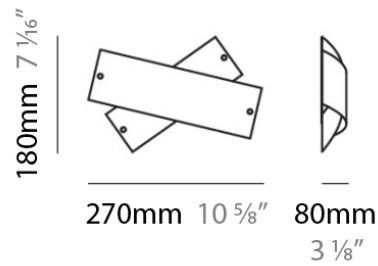

D83095

PROJECT
TYPE
NOTES
QUANTITY
DATE

GENERAL

Series: Tourbillon
Brand: Panzeri
Division: Design
Mounting Type: Surface
Mounting Location: Wall
Subcategory: Ambient

PHYSICAL

Shape: Abstract
Length (mm): 270
Length (in): 10 ⁵/₈
Height (mm): 180
Height (in): 7 ¹/₁₆
Extension (mm): 80
Extension (in): 3 ¹/₈
Light Distribution: Omnidirectional
Weight (kg): 1.23
Weight (lbs): 2.7
Diffuser: White & Red Blown Glass
Fixture Finish: NIC
Fixture Material: Glass / Aluminum

ELECTRICAL

Number of Lamps: 1
Lamp Type: LED Retrofit
Lamp Shape: T3
Bulb Included: Bulb Not Included
Total Output Wattage (W): 15
Max. Wattage Per Lamp (W): 15
Lamp Base: RSC
Input Voltage (V): 120

LED

OPTICAL

RATINGS AND CERTIFICATIONS

Certified By: CSA Certified to UL and CSA Standards
IP rating: IP20